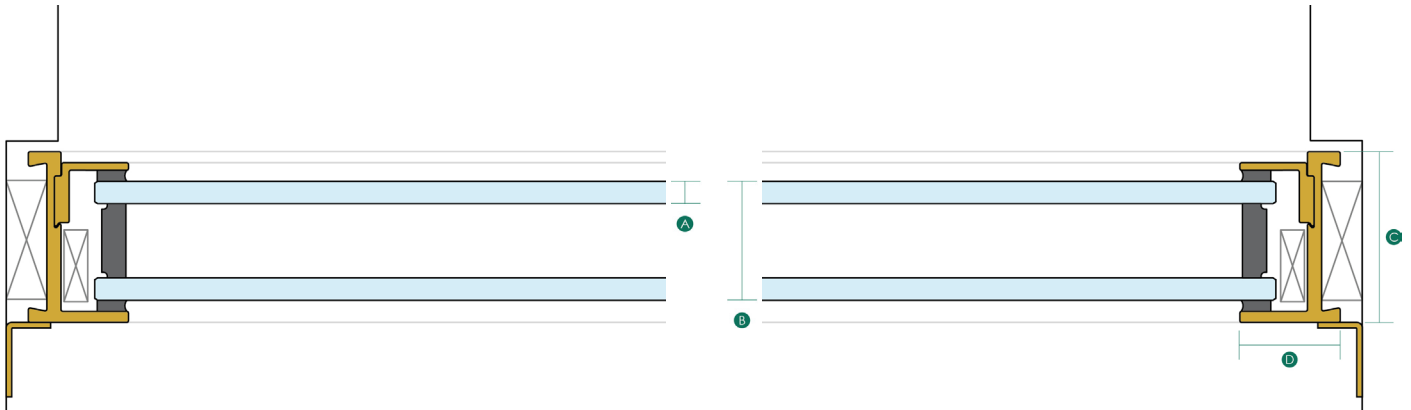

# BYVBRASS

DOUBLE GLAZE

## Plan

## Section

## Dimensions & main components

- A 6-10mm
- B 20-32mm
- C 46mm
- D 27mm
- E 27mm
- E 43mm
- 1 Capping
- 2 Subsill tray