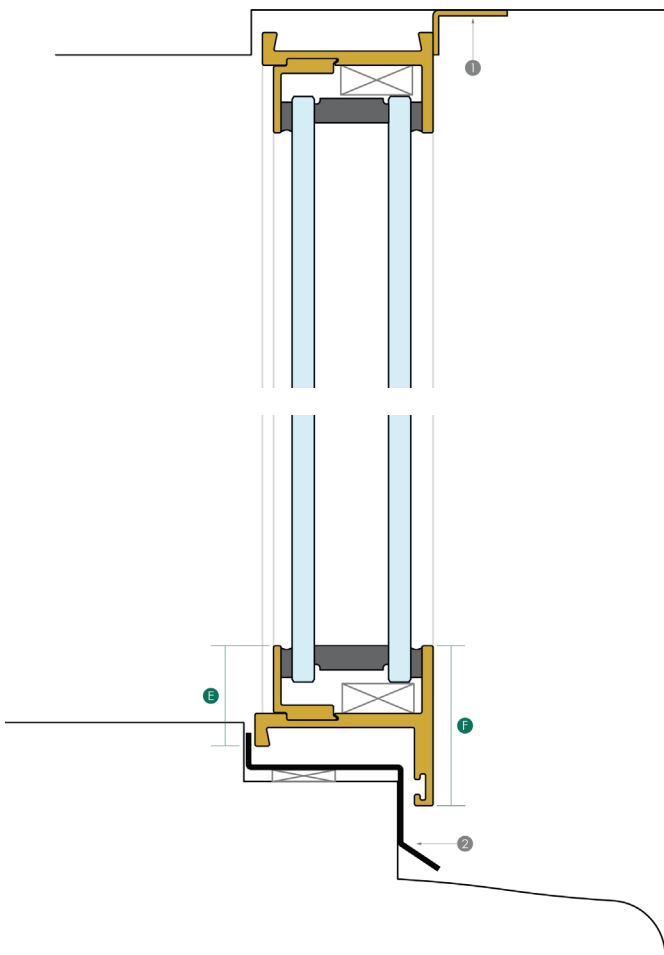

# BYVBRASS

DOUBLE GLAZE

## Plan

## Dimensions & main components

- A 6-10mm
- B 20-32mm
- C 46mm
- D 27mm
- E 27mm
- E 43mm
- 1 Capping
- 2 Subsill tray

## Description

Brass window profiles represent the epitome of elegance and durability, seamlessly blending opulence with resilience. These profiles are an exquisite choice for architectural projects that demand both a luxurious aesthetic and the ability to withstand the harshest of weather conditions. Crafted from the timeless beauty of brass, these window profiles offer a prestigious and regal appearance while serving as a formidable barrier against nature's elements. These Profiles are designed to accommodate both the single glazing and double glazing options.